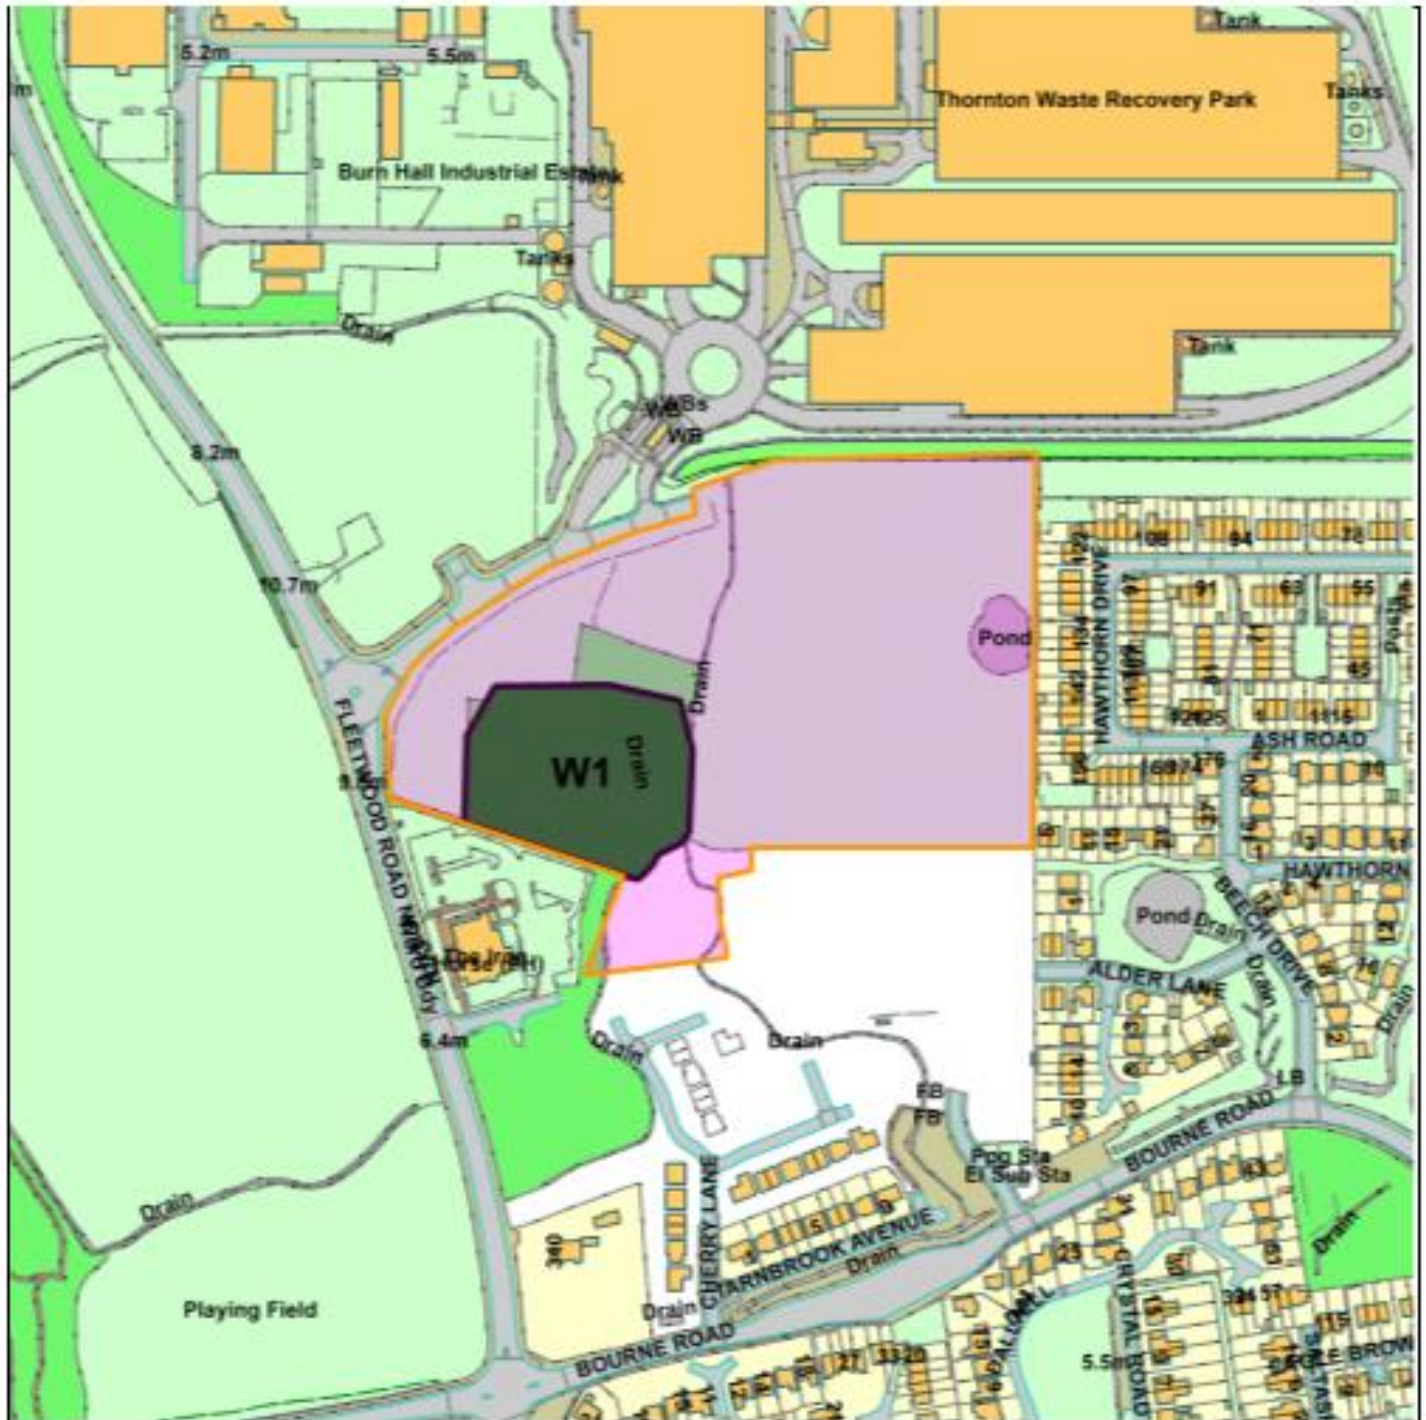

Planning Committee

23/00215/OULMAJ Land Off Fleetwood Road North, Thornton Cleveleys

Scale : 1:3453

Reproduced from the Ordnance Survey map with the permission of the Controller of Her Majesty's Stationery Office © Crown Copyright 2012.

Unauthorised reproduction infringes Crown Copyright and may lead to prosecution or civil proceedings.

Organisation	Wyre Council
Department	Planning Department
Comments	Item 3
Date	21 June 2023
SLA Number	100018720